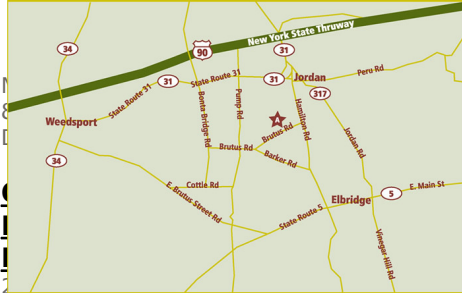

Where to Find Us

Wake Robin Farm

177 Brutus Rd., Jordan, 315-689-0034

Our farm store is open 7 days a week, from 7 a.m. to 7 p.m.

Park

St., Syracuse

Find us here every Saturday from 7 a.m. to 1 p.m., year-round. We are in "A" shed from November thru April, and "C" shed from May thru October.

Wake Robin Farm | 125 Brutus Rd. | Jordan | NY | 13080